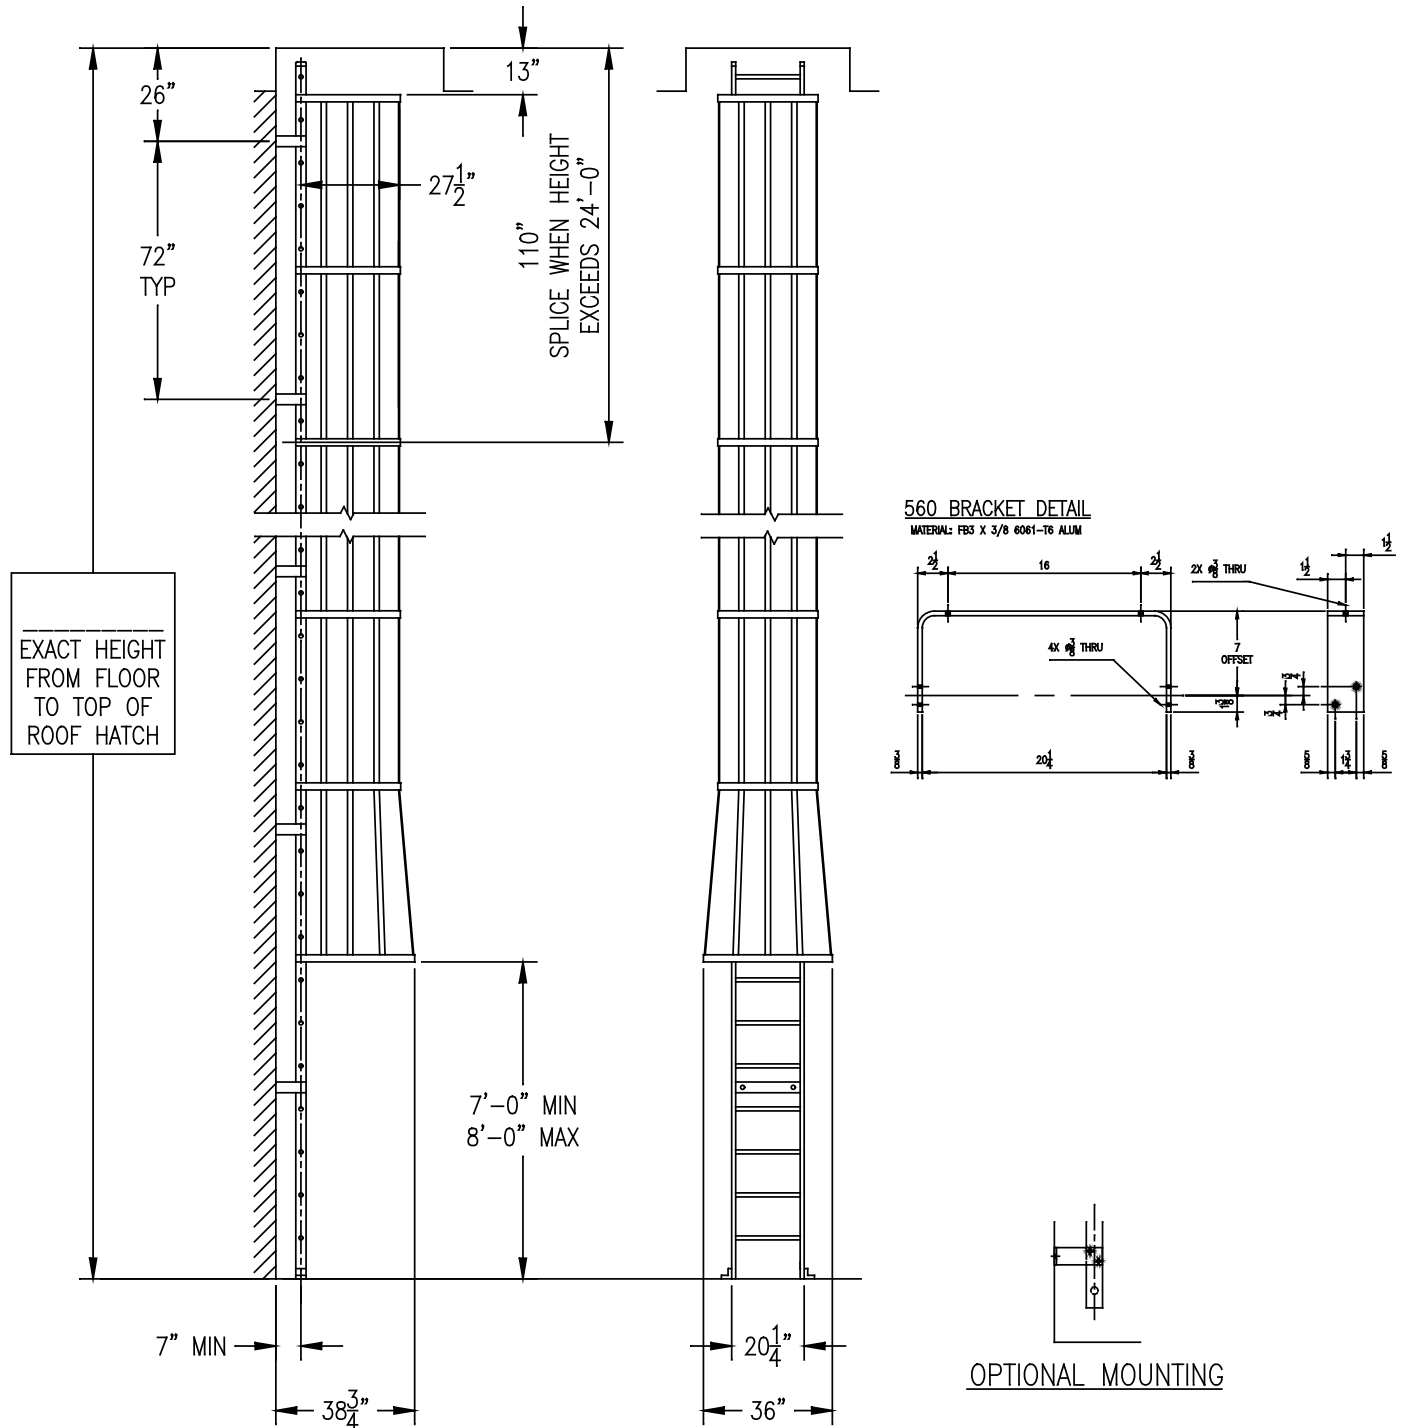


 NAME _____
 COMPANY _____
 ADDRESS _____
 CITY, STATE, ZIP _____
 PHONE _____ FAX _____

ALACO
Ladder Company

5167 "G" Street, Chino, CA 91710-5143
 Phone: 888-310-7040 • Fax: 909-591-7565

CAGES AND PLATFORMS

MODEL 560-C – Roof Hatch Access

MODEL 560-C
 CAGED LADDER, ROOF HATCH ACCESS